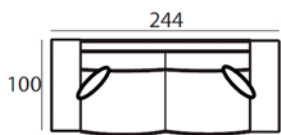

89 x 244 x 100 cm
SANTOS-3