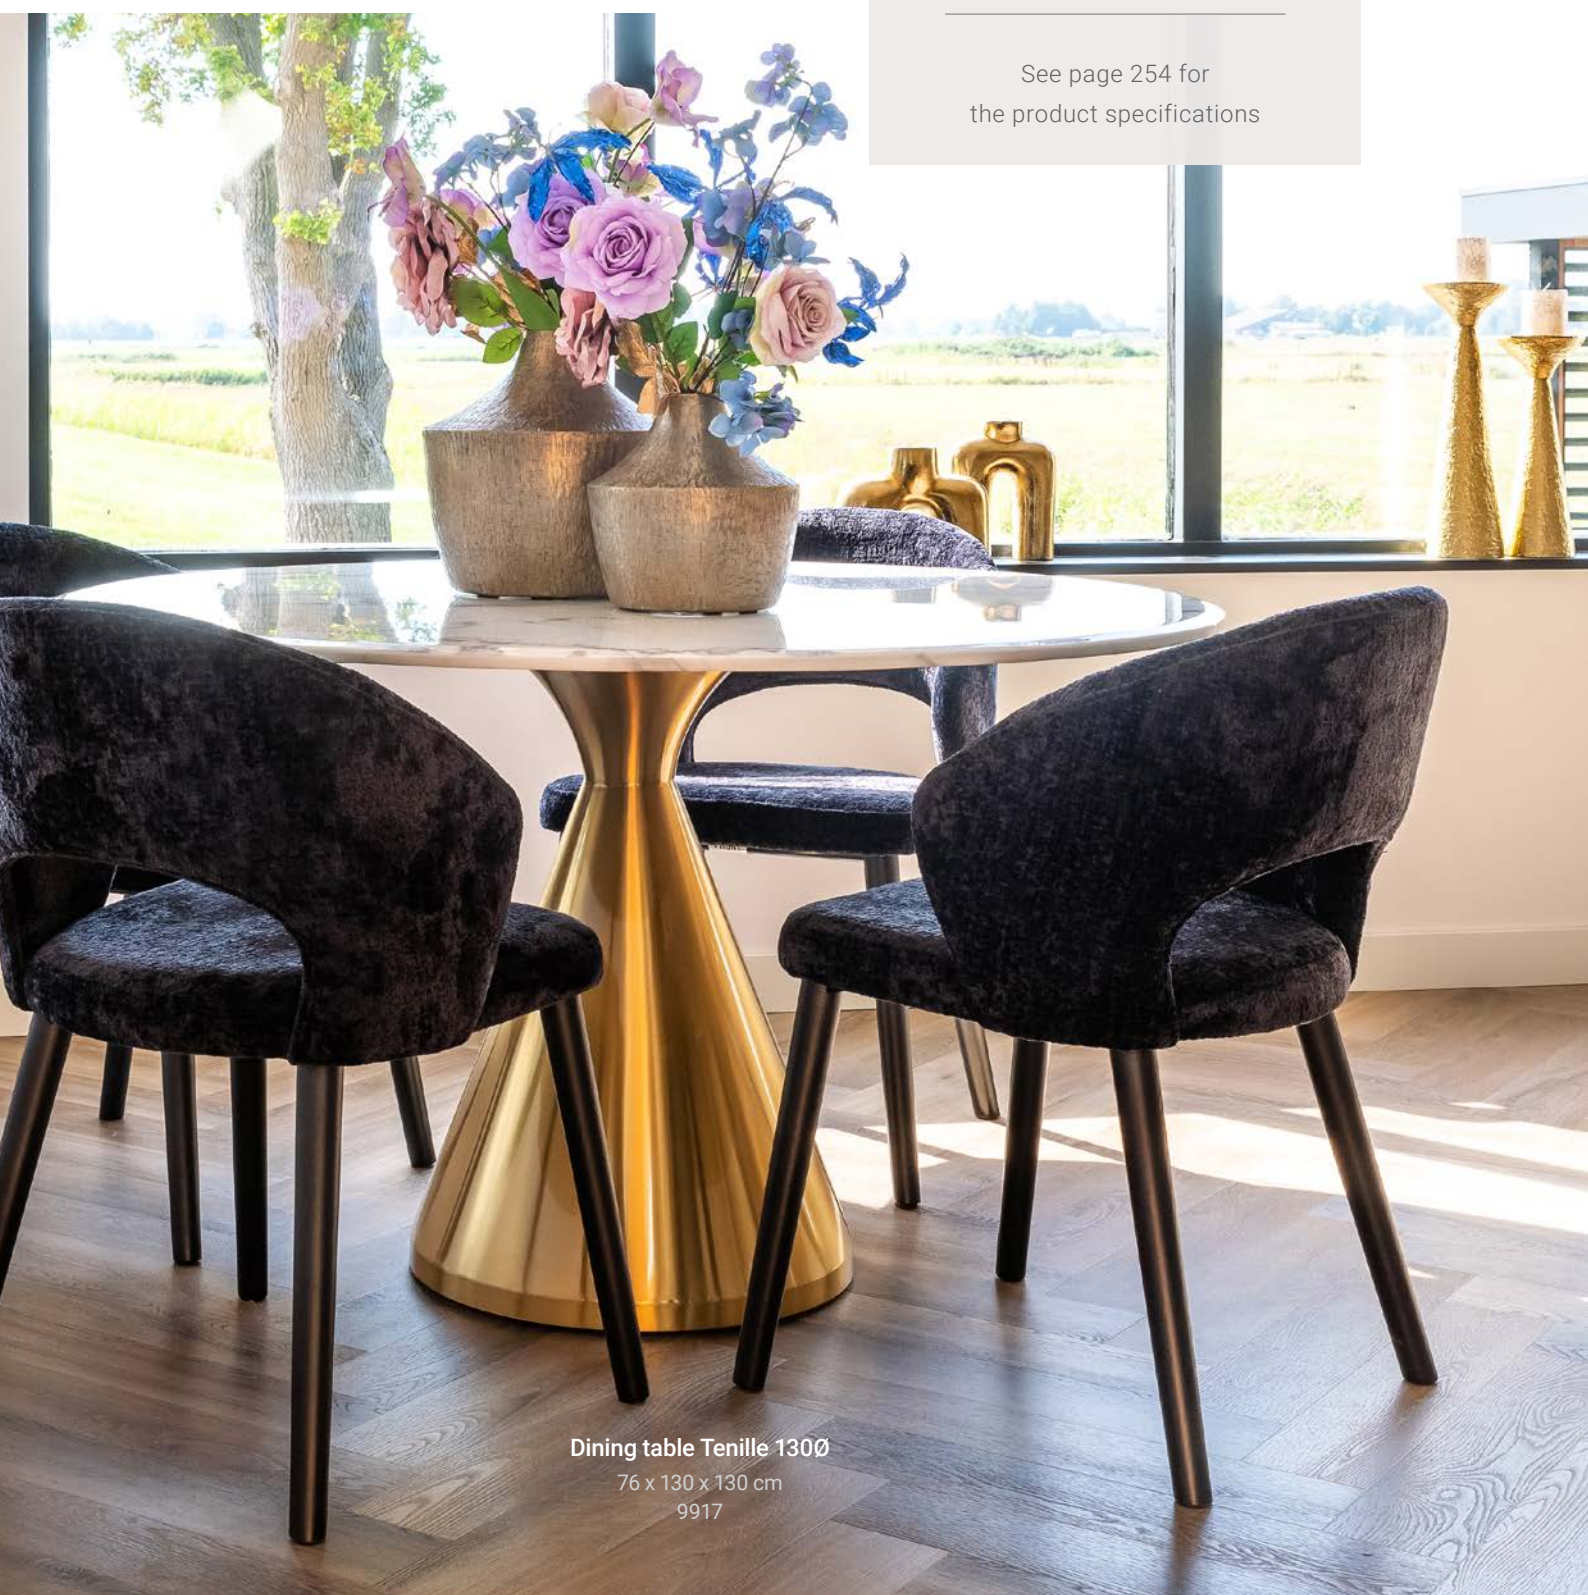

Collection Faux Marble

See page 254 for
the product specifications

Dining table Tenille 1300
76 x 130 x 130 cm
9917