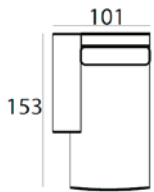

88 x 205 x 99 cm
ROXANNE-3AR

88 x 260 x 99 cm
ROXANNE-3XL

88 x 180 x 99 cm
ROXANNE-3ZA

88 x 96 x 96 cm
ROXANNE-CORNER

combine to your wishes
with the many
different modules

See page 268 for all available fabrics.