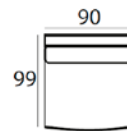

88 x 90 x 99 cm
ROXANNE-1,5ZA