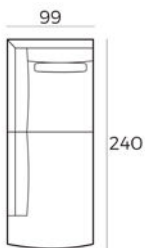

88 x 264 x 99 cm
FELIX-3,5

88 x 99 x 240 cm
FELIX-OTML