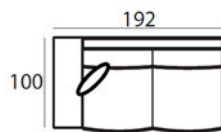

Material

Seats: cold foam, chopped foam, fiber padding, upholstery
 Back cushions: ballfiber and chopped foam mix, upholstery.

89 x 137 x 100 cm
SANTOS-1,5

89 x 219 x 100 cm
SANTOS-2,5

89 x 192 x 100 cm
SANTOS-2,5AL