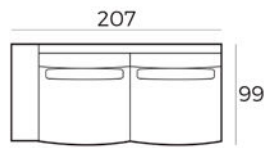

88 x 207 x 99 cm
FELIX-3AL