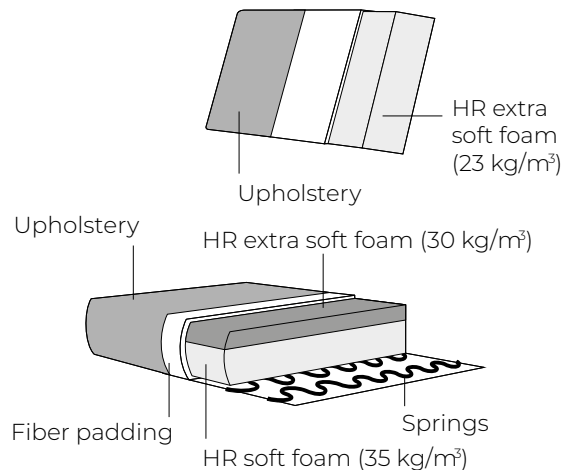

Felix module sofa (H x W x D)

Sofa modules

Felix is one of our most comfortable sofas and is characterized by the round loungepart, wide armrests and lumbar cushions. It is available in modules so you can create a sofa to suit your wishes.

Maintenance

Keep the sofa away from direct sunlight. Plump up the cushion or pillow on a regular basis. Remove stains by dabbing, not rubbing. Note: normal use of the sofa makes the fabric more loose and the seats softer.

Material

Seats: springs, HR soft foam 35 kg/m³, HR extra soft foam 30kg/m³ fiber padding, upholstery
Back cushions: HR extra soft foam 23kg/m³, upholstery
Deco cushion: ballfiber, feather and chopped foam mix, upholstery

combine to your wishes
with the many
different modules

See page 268 for all available fabrics.