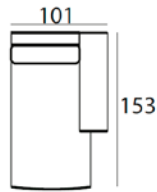

88 x 101 x 153 cm
ROXANNE-LCH75R