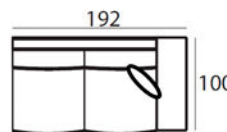

Material

Seats: cold foam, chopped foam, fiber padding, upholstery
 Back cushions: ballfiber and chopped foam mix, upholstery.

89 x 137 x 100 cm
SANTOS-1,5

89 x 219 x 100 cm
SANTOS-2,5

89 x 192 x 100 cm
SANTOS-2,5AL