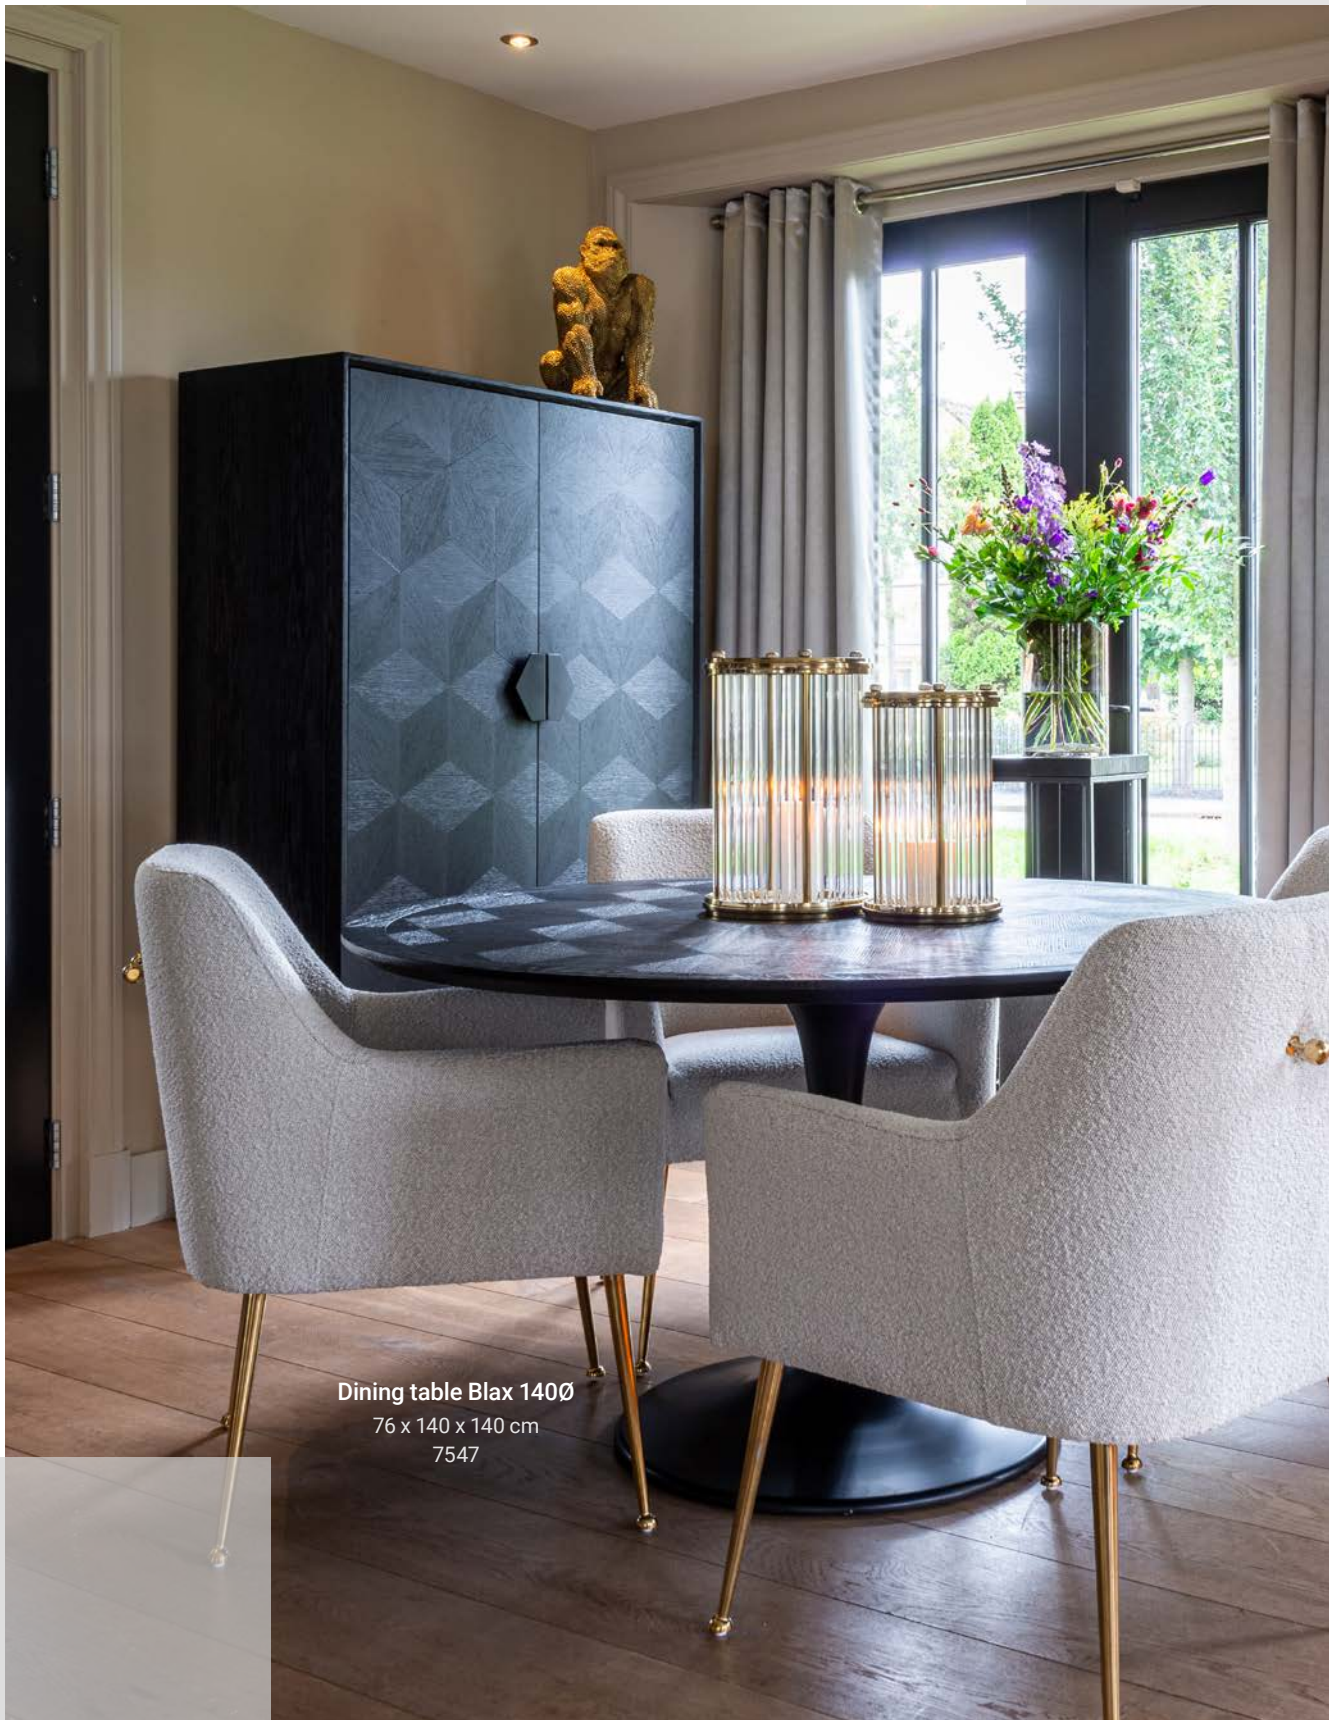

Chest of drawers Blax 2-drawers

62.5 x 55 x 46.5 cm

7544

Collection Blax

See page 246 for
the product specifications

Coffee table Blax 1100
40 x 110 x 110 cm
7553

End table Blax 58,50
52 x 58.5 x 58.5 cm
7552