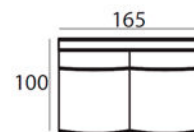

89 x 165 x 100 cm
SANTOS-2,5ZA