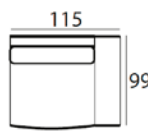

88 x 115 x 99 cm
ROXANNE-1,5AR