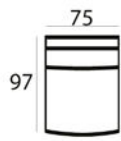

Material

Seats: springs, HR soft foam, HR extra soft foam, fiber padding, upholstery
 Back cushions: HR soft foam, fiber padding, HR soft foam

80 x 113 x 97 cm
FRATELLI-1

80 x 75 x 97 cm
FRATELLI-1ZA

80 x 128 x 97 cm
FRATELLI-1,5