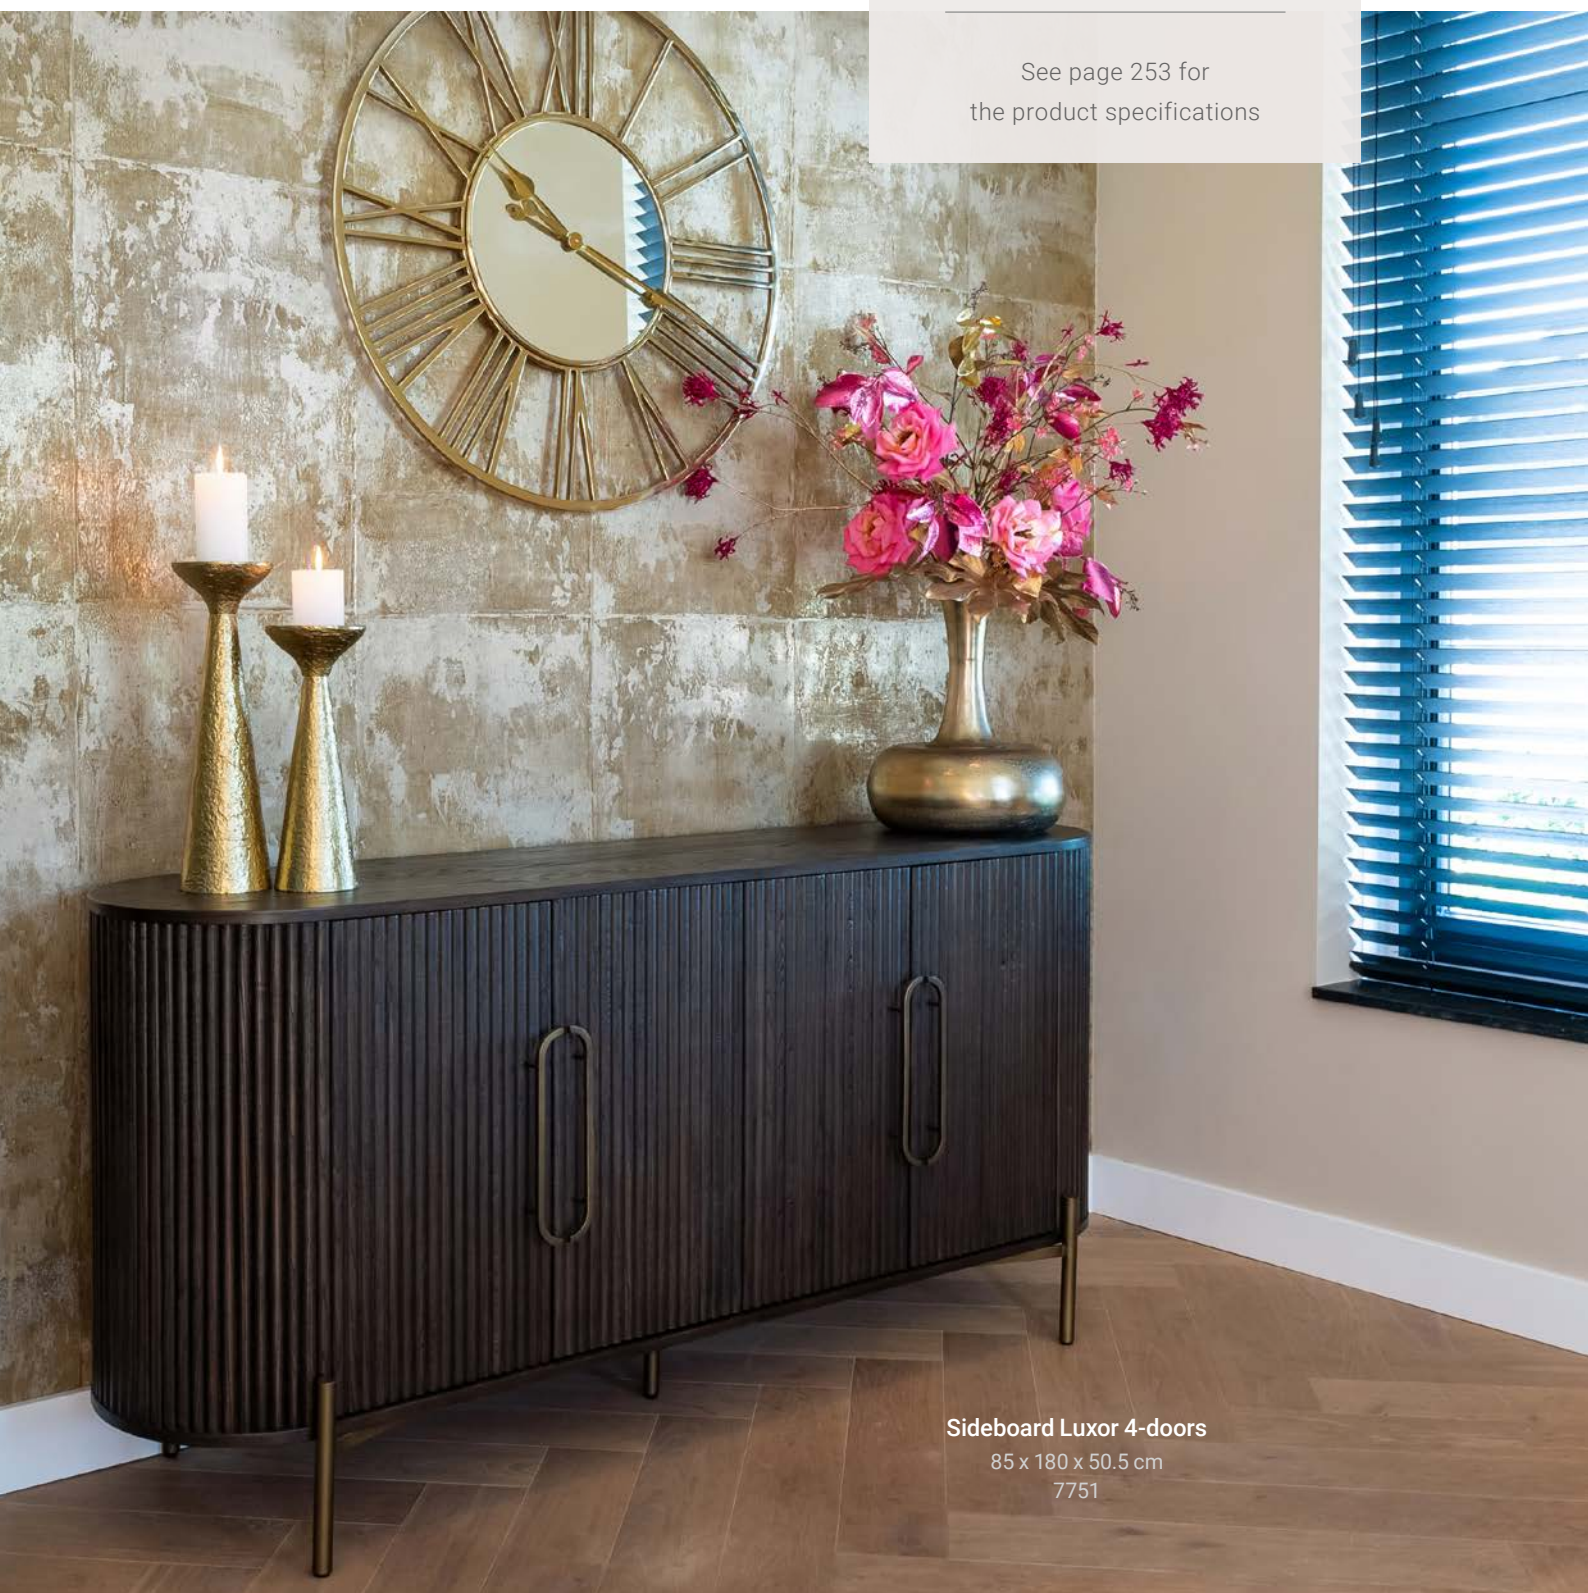

Coffee table Luxor 950

42 x 95 x 95 cm

7752

Collection **Luxor**

See page 253 for
the product specifications

Sideboard Luxor 4-doors

85 x 180 x 50.5 cm

7751