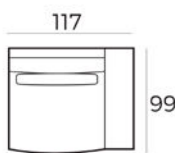

88 x 117 x 99 cm
FELIX-1,5AR