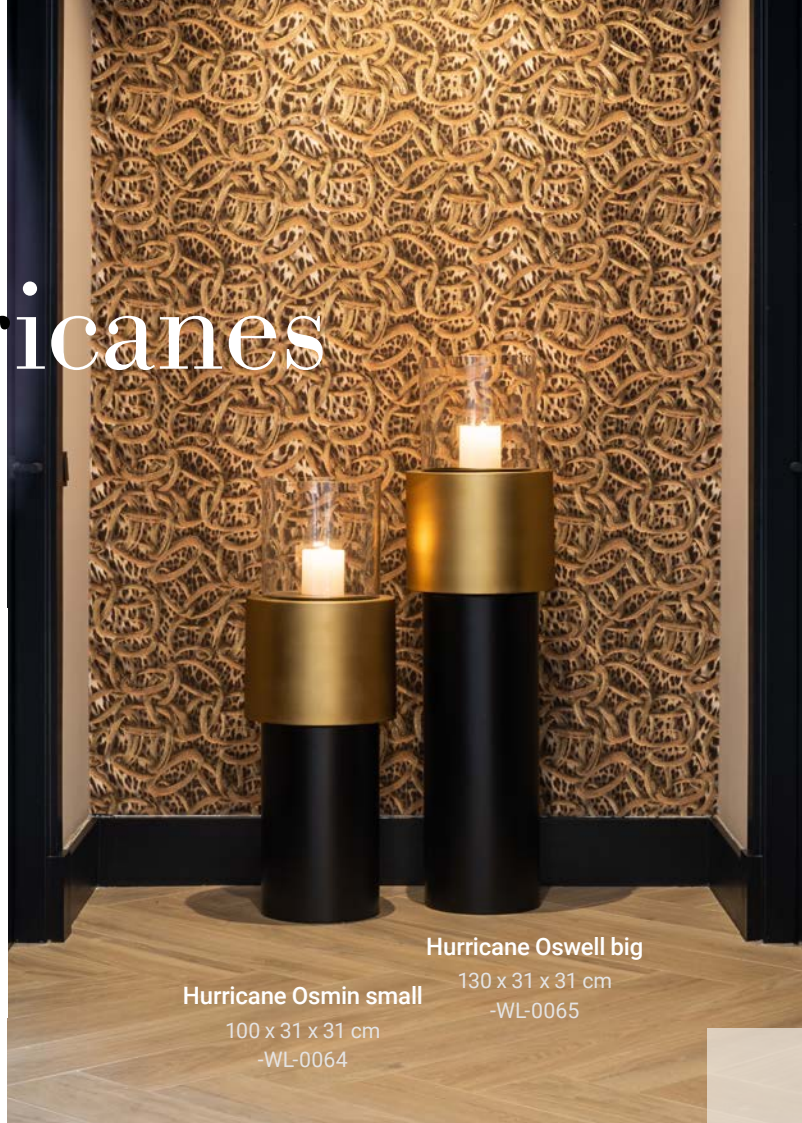

Hurricane Oxley big
130 x 31 x 31 cm
-WL-0063

Hurricane Milas small
102 x 27 x 27 cm
-WL-0114

Hurricane Milas big
132 x 27 x 27 cm
-WL-0115

Hurricane Orren nickel
60 x 40 x 40 cm
-WL-0061

Hurricane Edison
31 x 20 x 20 cm
-WL-0130