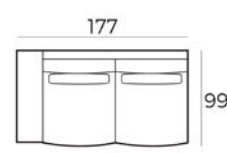

88 x 177 x 99 cm
FELIX-2,5AL