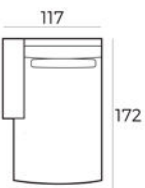

88 x 117 x 172 cm
FELIX-LCH90L