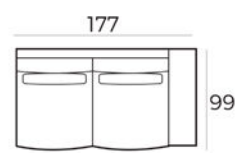

88 x 177 x 99 cm
FELIX-2,5AR