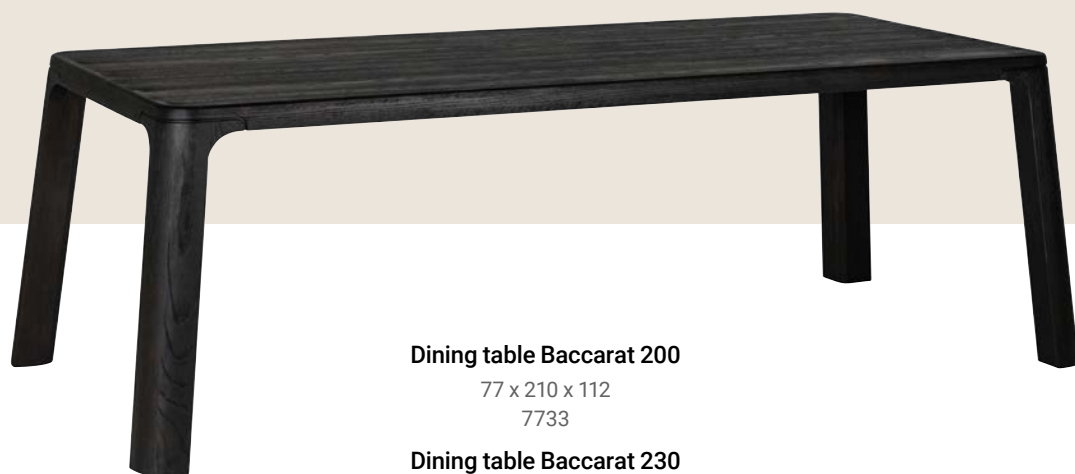

Refined round corners, angled legs and sides undoubtedly make the chic Baccarat collection stand out. Made of rustic oak veneer and finished in the colour 'dark coffee', making the beautiful oak structure even more visible.

Sideboard Baccarat 4-doors

87 x 200 x 46.5 cm

7731

Collection Baccarat

See page 242 for
the product specifications

Dining table Baccarat 230

77 x 240 x 112 cm

7734

Coffee table Patagonia

44 x 100 x 100 cm
7709

Take it to
the next level

Cabinet Baccarat 2-doors

230 x 90 x 46 cm
7732

Coffee table Baccarat set of 2

42 x 92 x 92 cm
7730

Coffee table Baccarat

42 x 100 x 100 cm
7735

Dining table Baccarat 200

77 x 210 x 112
7733

Dining table Baccarat 230

77 x 240 x 112
7734

Collection Bliss

See page 247 for
the product specifications

Bone inlay refers to an ancient decorative technique that involves embedding delicate, hand carved pieces of bone into the surface of an object. Add brass details and bases and the result is a beautiful and sophisticated combination.