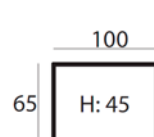

89 x 237 x 100 cm
SANTOS-3,5AR

89 x 100 x 100 cm
SANTOS-CORNER

45 x 65 x 100 cm
SANTOS-P65X100

45 x 100 x 100 cm
SANTOS-P100X100

combine to your wishes
 with the many
 different modules

See page 268 for all available fabrics.