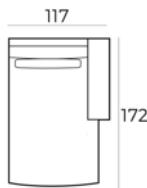

88 x 117 x 172 cm
FELIX-LCH90R