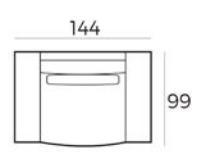

88 x 144 x 99 cm
FELIX-1,5