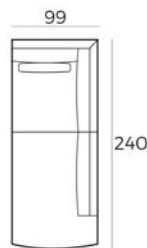

88 x 237 x 99 cm
FELIX-3,5AL

88 x 99 x 240 cm
FELIX-OTMR