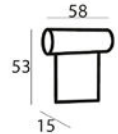

53 x 58 x 15 cm
FRATELLI-ROLL

combine to your wishes
with the many
different modules

See page 268 for all available fabrics.