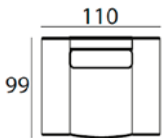

Roxanne module sofa (H x W x D)

Sofa modules

The fancy Roxanne sofa stands out because of the sloping armrest and the special stitching on the back cushions. The refined design of this armrest results in giving Roxanne a more spacious and luxurious look.

Maintenance

Keep the sofa away from direct sunlight. Beat and stretch the cushions on a regular basis. Remove stains by dabbing, not rubbing. Note: normal use of the sofa makes the fabric more loose and the seats softer.

Material

Seats: foam, soft cold foam, fiber padding, upholstery
Back cushions: ballfiber and feather mix, upholstery

88 x 110 x 99 cm
ROXANNE-1