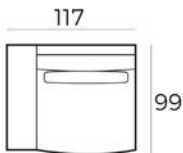

88 x 117 x 99 cm
FELIX-1,5AL