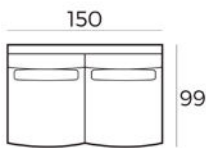

88 x 150 x 99 cm
FELIX-2,5ZA