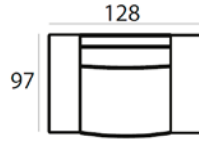

Material

Seats: springs, HR soft foam, HR extra soft foam, fiber padding, upholstery
 Back cushions: HR soft foam, fiber padding, HR soft foam

80 x 113 x 97 cm
FRATELLI-1

80 x 75 x 97 cm
FRATELLI-1ZA

80 x 128 x 97 cm
FRATELLI-1,5