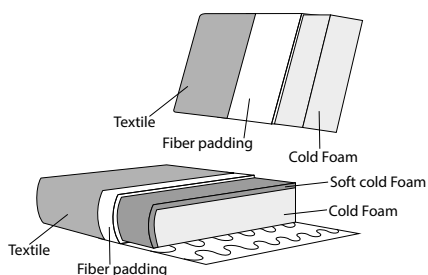

75 x 117 x 152 cm
DEVON-LCHR

75 x 100 x 136 cm
DEVON-OTMOL

75 x 100 x 136 cm
DEVON-OTMOR

44 x 69 x 101 cm
DEVON-P69X101

See page 268 for all available fabrics.

(H x W x D) Pasha module sofa

Sofa modules

Pasha is a spacious, super comfortable sofa with wide arm rests and an armrest over the full length of the lounge module. As the modules are completely upholstered they can even be placed as stand alone.