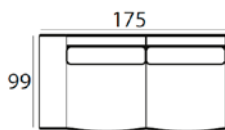

88 x 175 x 99 cm
ROXANNE-2,5AL