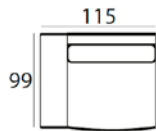

88 x 115 x 99 cm
ROXANNE-1,5AL