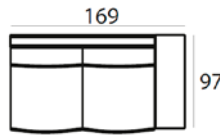

80 x 169 x 97 cm
FRATELLI-2,5AR