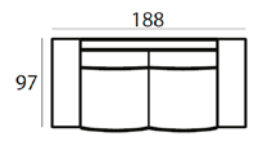

80 x 188 x 97 cm
FRATELLI-2,5