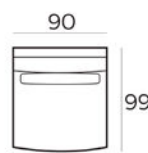

88 x 90 x 99 cm
FELIX-1,5ZA