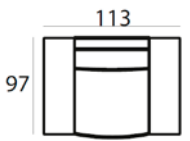

Material

Seats: springs, HR soft foam, HR extra soft foam, fiber padding, upholstery
 Back cushions: HR soft foam, fiber padding, HR soft foam

80 x 113 x 97 cm
FRATELLI-1

80 x 75 x 97 cm
FRATELLI-1ZA

80 x 128 x 97 cm
FRATELLI-1,5