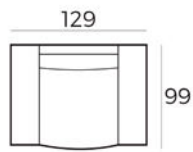

Felix module sofa (H x W x D)

Sofa modules

Felix is one of our most comfortable sofas and is characterized by the round loungepart, wide armrests and lumbar cushions. It is available in modules so you can create a sofa to suit your wishes.

Maintenance

Keep the sofa away from direct sunlight. Plump up the cushion or pillow on a regular basis. Remove stains by dabbing, not rubbing. Note: normal use of the sofa makes the fabric more loose and the seats softer.

Material

Seats: springs, HR soft foam 35 kg/m³, HR extra soft foam 30kg/m³ fiber padding, upholstery
Back cushions: HR extra soft foam 23kg/m³, upholstery
Deco cushion: ballfiber, feather and chopped foam mix, upholstery

89 x 129 x 99 cm
FELIX-1