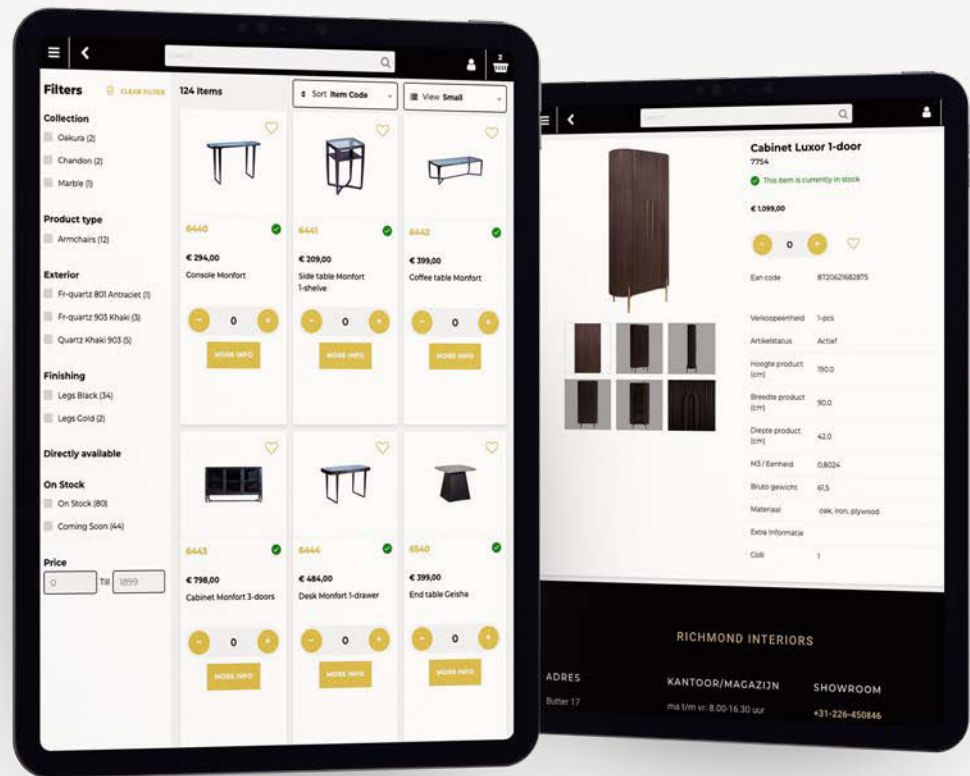

To login to your account just scan the QR code or enter www.richmondinteriors.nl/b2b in your webbrowser. If you don't have an account yet, you can request one at sales@richmondinteriors.nl

Order online B2B webshop