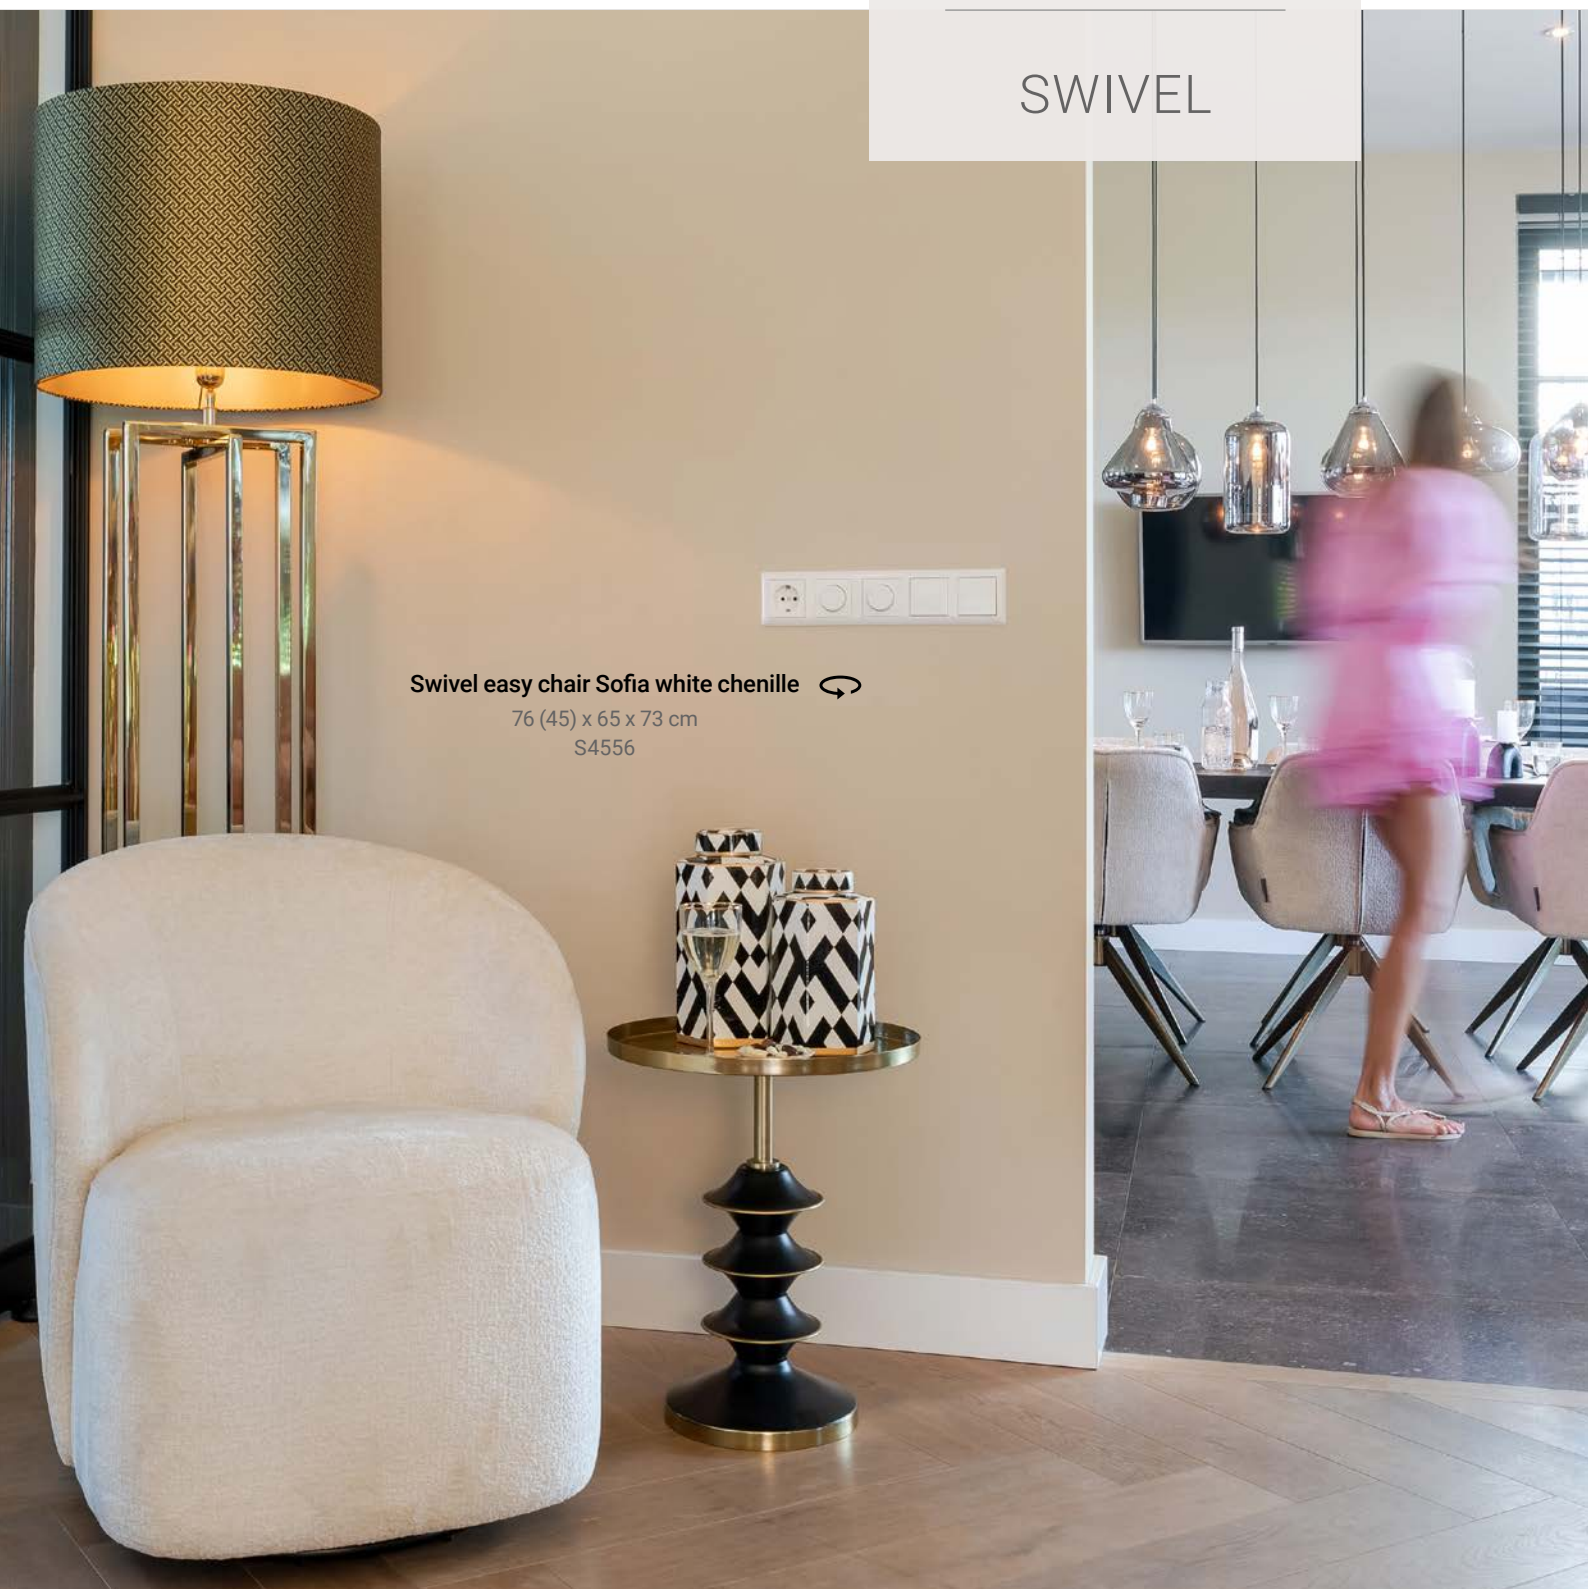

Collection Easy Chairs

SWIVEL

Swivel easy chair Sofia white chenille 

76 (45) x 65 x 73 cm
S4556

A modern interior scene featuring a swivel chair, a lamp, and a window. The swivel chair is upholstered in light-colored velvet and has a rounded, tufted design. Behind it stands a tall lamp with a leopard-print shade and a metallic, scale-like base. To the right, a window looks out onto greenery, with a leopard-print cushion visible on a nearby sofa. The floor is made of light-colored wood.