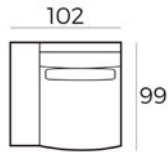

88 x 102 x 99 cm
FELIX-1AL