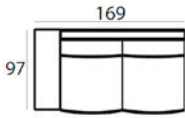

80 x 169 x 97 cm
FRATELLI-2,5AL