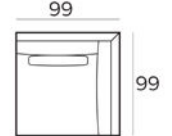

88 x 99 x 99 cm
FELIX-CORNER