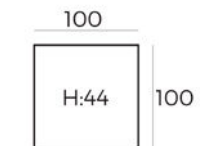

44 x 100 x 100 cm
FELIX-P100X100