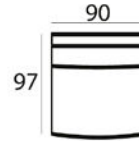

Material

Seats: springs, HR soft foam, HR extra soft foam, fiber padding, upholstery
 Back cushions: HR soft foam, fiber padding, HR soft foam

80 x 113 x 97 cm
FRATELLI-1

80 x 75 x 97 cm
FRATELLI-1ZA

80 x 128 x 97 cm
FRATELLI-1,5