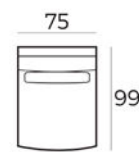

88 x 75 x 99 cm
FELIX-1ZA