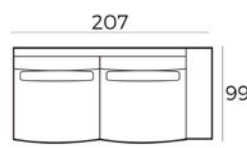

88 x 207 x 99 cm
FELIX-3AR