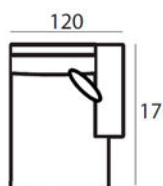

89 x 120 x 170 cm
SANTOS-LCH120R