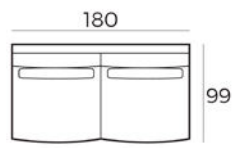

88 x 180 x 99 cm
FELIX-3ZA

combine to your wishes
with the many
different modules

See page 268 for all available fabrics.