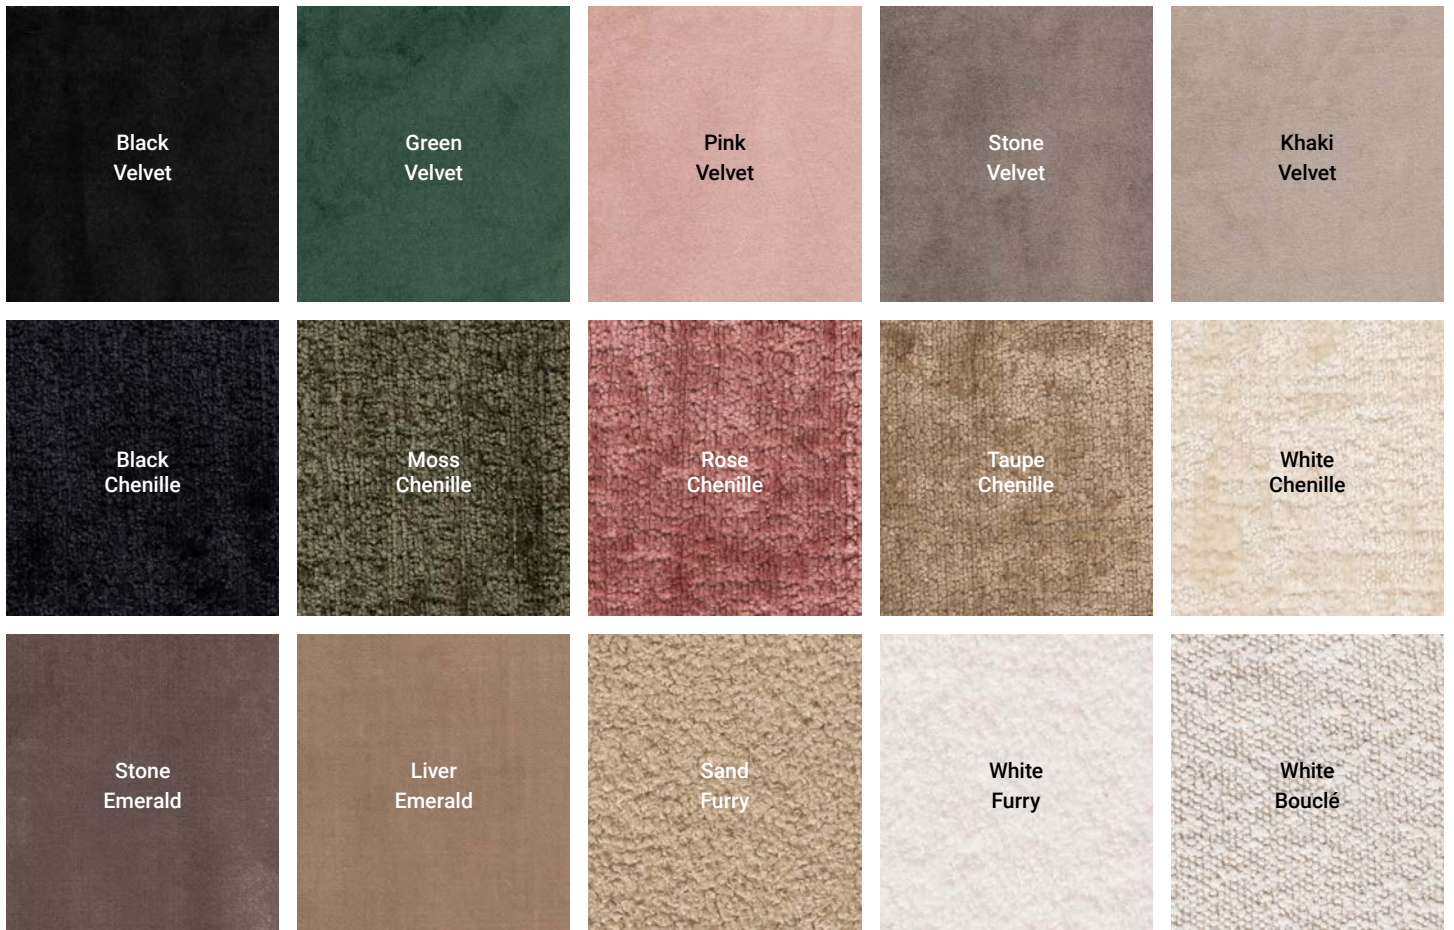

Customize fabric colors

Chairs and sofas with this Customize logo can be ordered in any of the fabrics on these pages.

Furniture with this Fire Retardant logo: filling material(s) and covering fabric(s) meet the requirements for resistance to cigarette and match ignition in the 1988 safety regulations.

Fabric	Description	Composition faceside	Martindale	Pilling	Colour Fastness
Quartz Velvet	Quartz is a knitted velvet which is named after the gemstone because of its exquisite qualities. With its very fine high pile, matt look and extreme softness, this fabric is usable in many different applications.	100% PES	90.000	5	Light 4-5
Bergen Chenille	Bergen, a landscape of intricating heavy chenille. This rich upholstery fabric has a soft touch. Bergen is a durable and very strong fabric.	100% PES	100.000	5	Light 5
Emerald	The Emerald fabric is a V-weave with a beautiful luster and modelled effect. This fabric is inspired by the textiles of old monarchies and will nowadays lift the appearance of any furniture item on its own.	97% PES 3% LATX	> 100.000	4/5	Light 4-5
Himalaya Furry	Himalaya is a luxuriously soft multi-purpose shearling with an eco-friendly vibe. This plush texture will certainly add cosiness and warmth to any interior. This fabric is made entirely of recycled polyester. 1 Meter of this fabric contains at least 32 PET bottles of 500ml.	100% PES Recycled	100.000	4	Light 5
Copenhagen Bouclé	Copenhagen is a trendy bouclé fabric. This bouclé fabric has a looped appearance and knotted surface that ensures a natural look and ultimate soft touch.	100% PES	100.000	4	Light 5