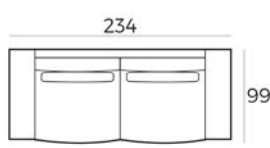

88 x 234 x 99 cm
FELIX-3