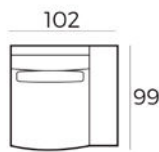

88 x 102 x 99 cm
FELIX-1AR