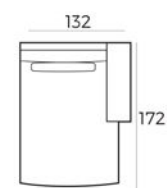

88 x 132 x 172 cm
FELIX-LCH105R