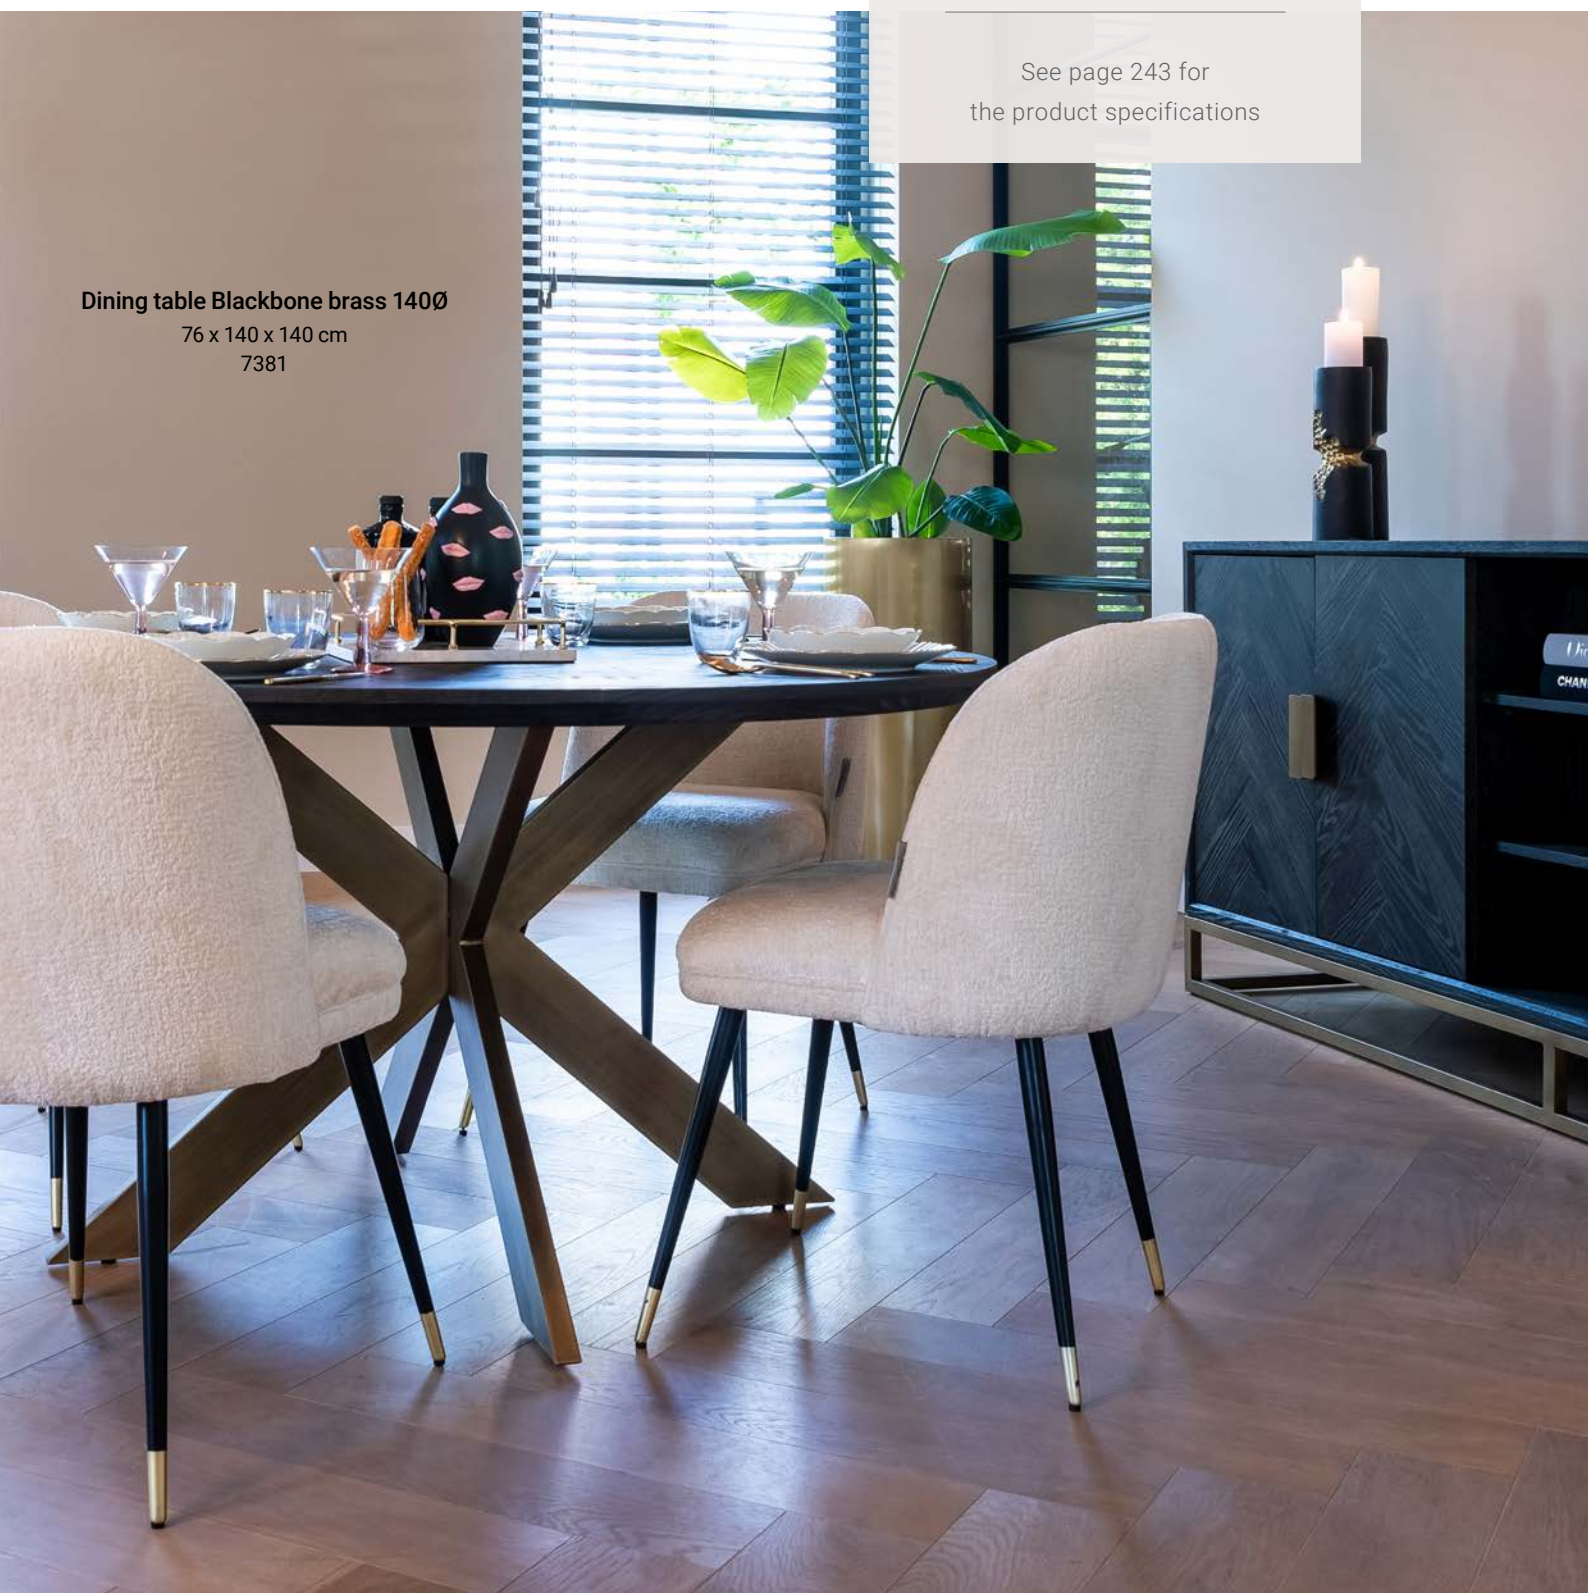

Collection Blackbone Brass

See page 243 for
the product specifications

Dining table Blackbone brass 140Ø
76 x 140 x 140 cm
7381