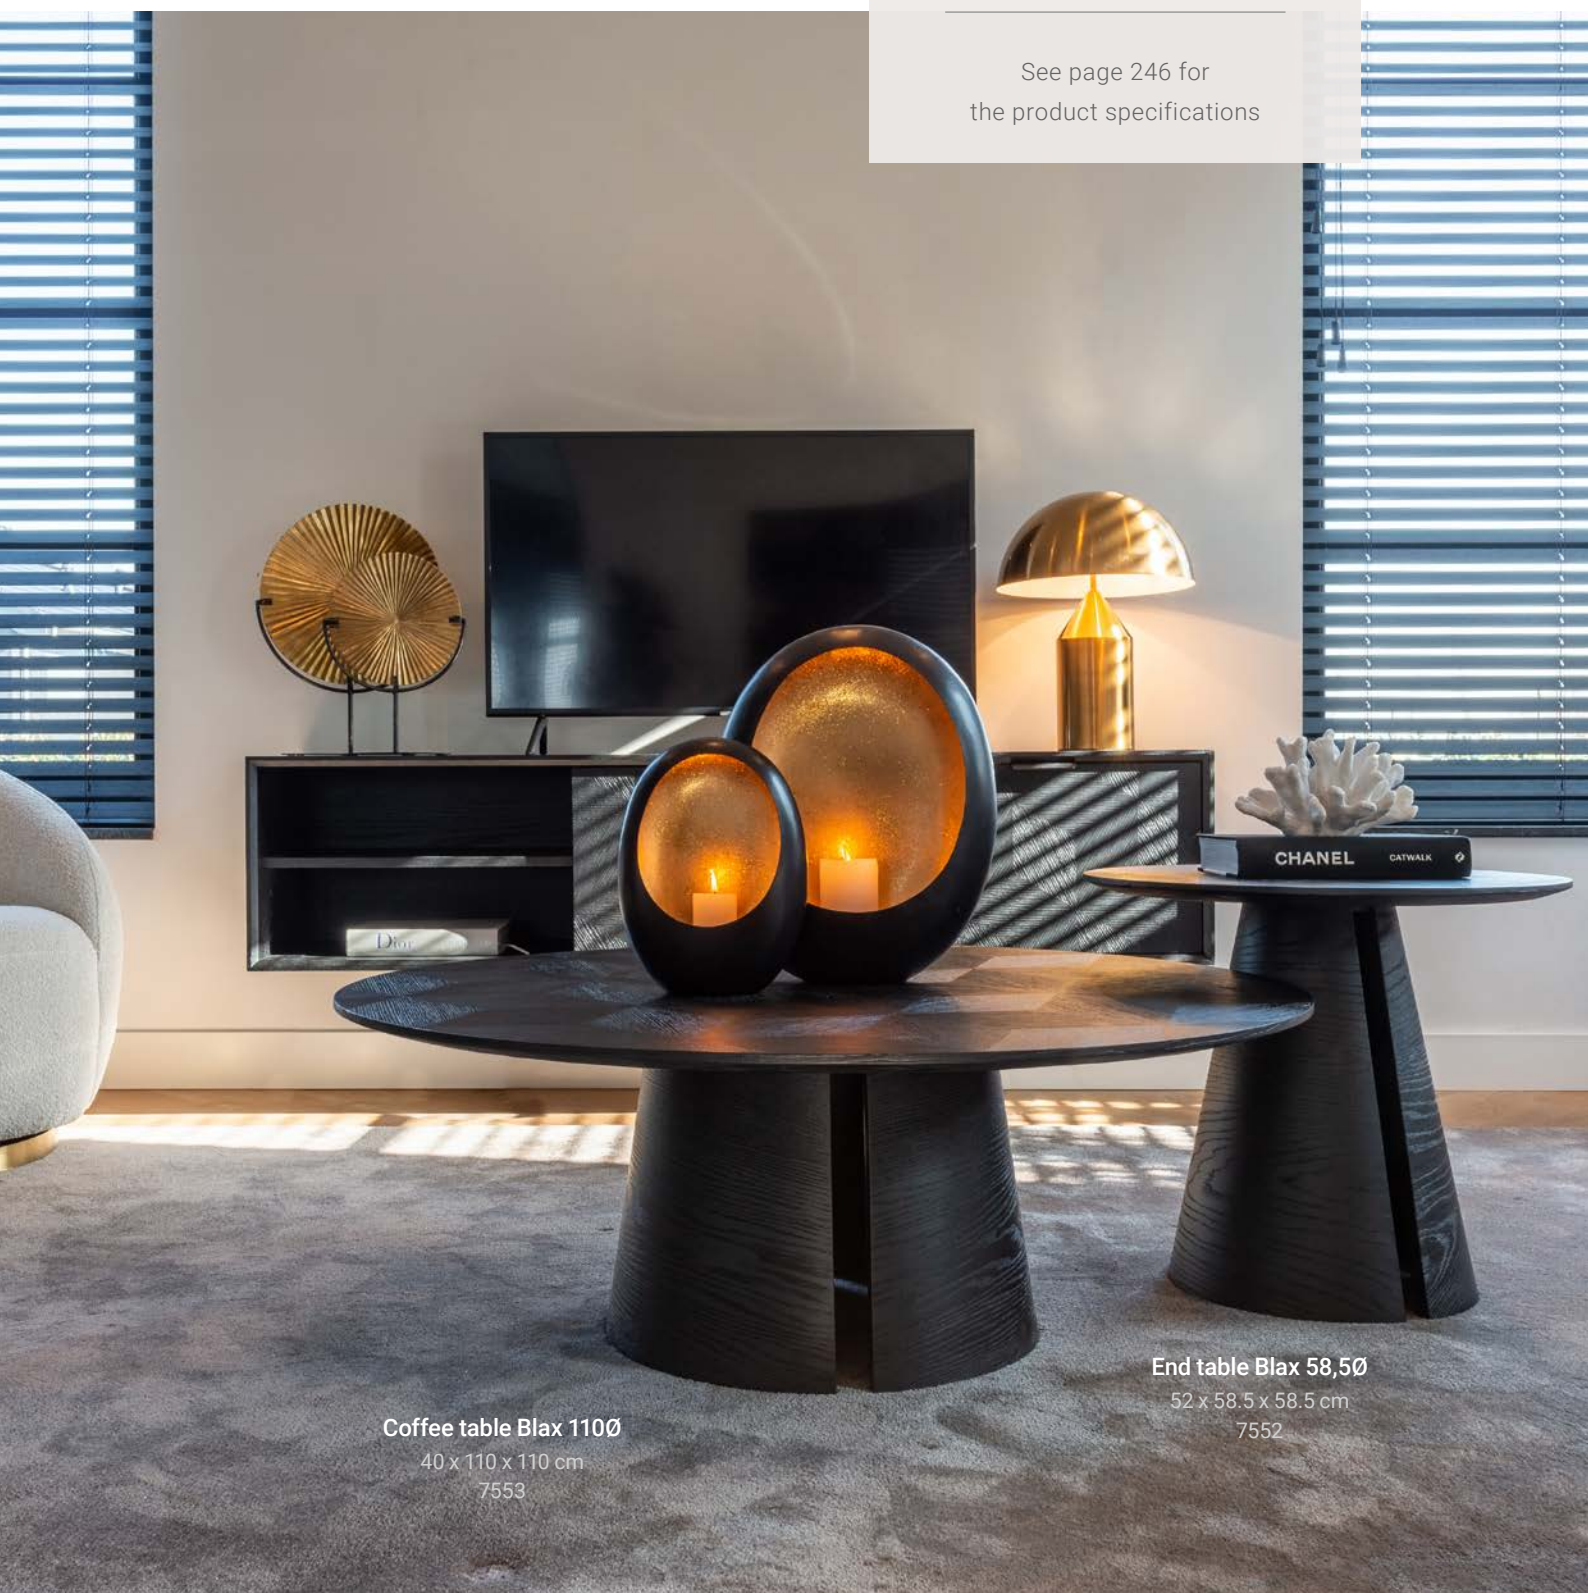

Chest of drawers Blax 2-drawers

62.5 x 55 x 46.5 cm

7544

Collection Blax

See page 246 for
the product specifications

Coffee table Blax 1100
40 x 110 x 110 cm
7553

End table Blax 58,50
52 x 58.5 x 58.5 cm
7552