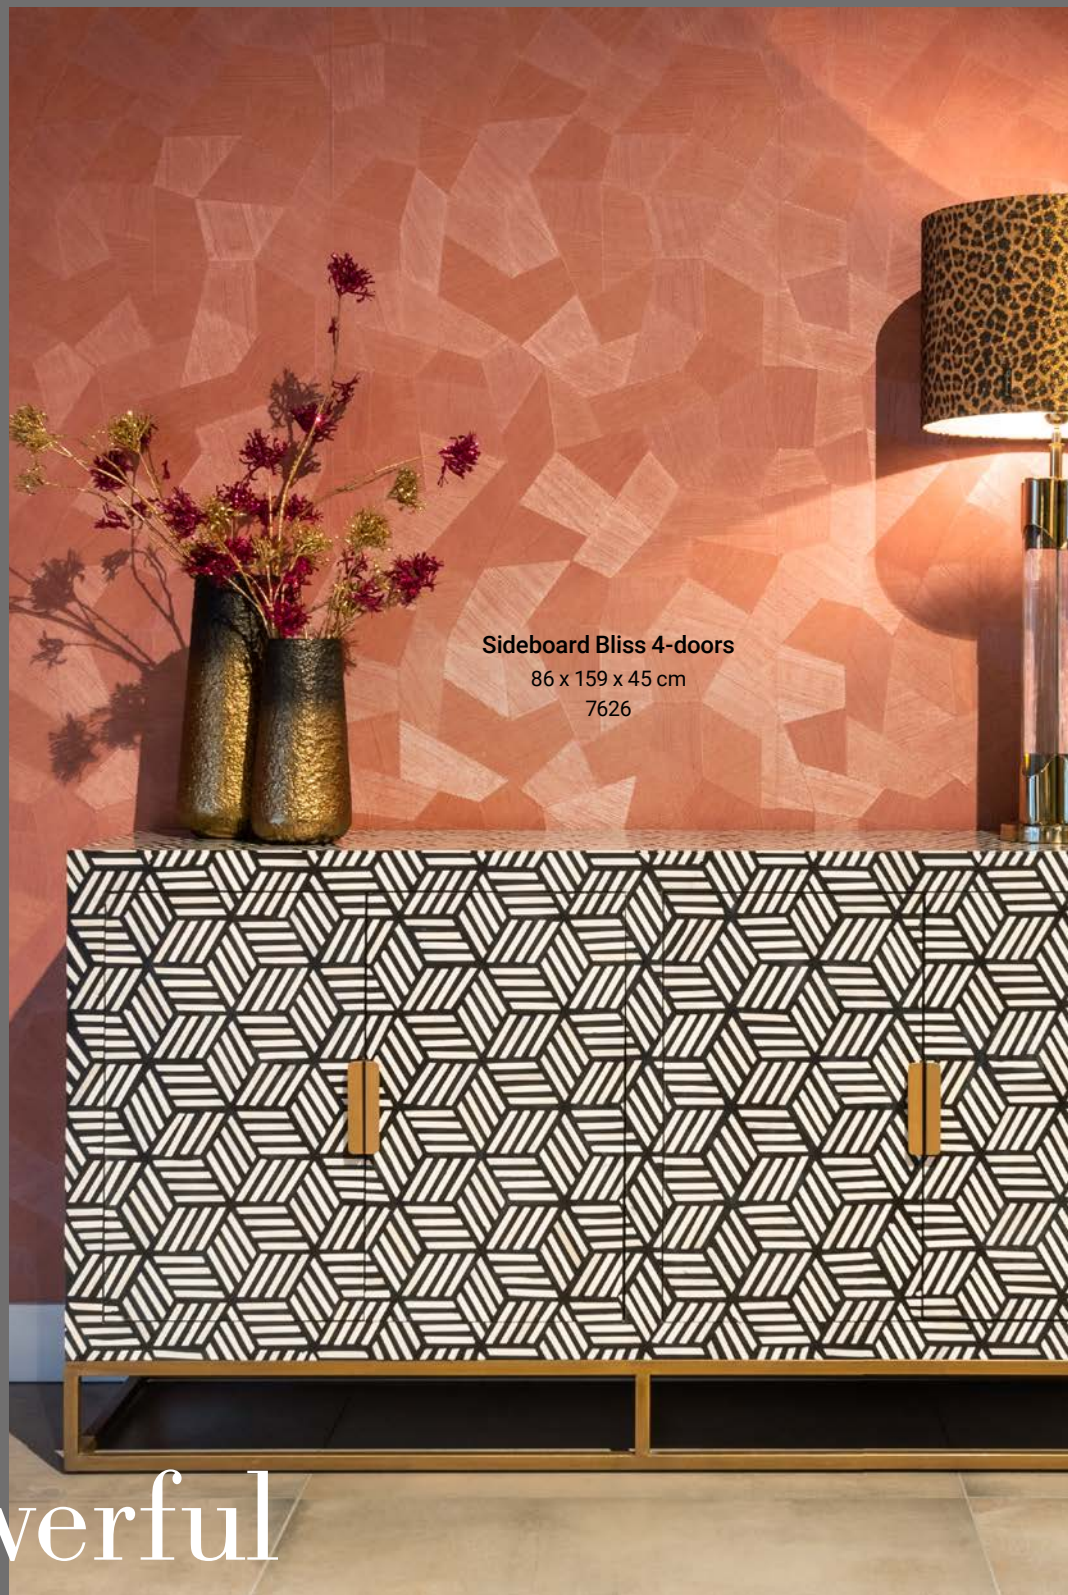

Sideboard Bliss 4-doors

86 x 159 x 45 cm

7626

Powerful
presence