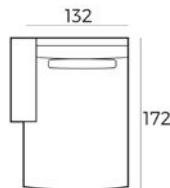

88 x 132 x 172 cm
FELIX-LCH105L