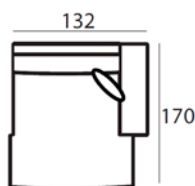

89 x 132 x 170 cm
SANTOS-LCH105R