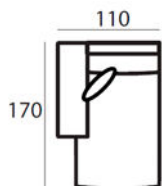

89 x 110 x 170 cm
SANTOS-LCH110L